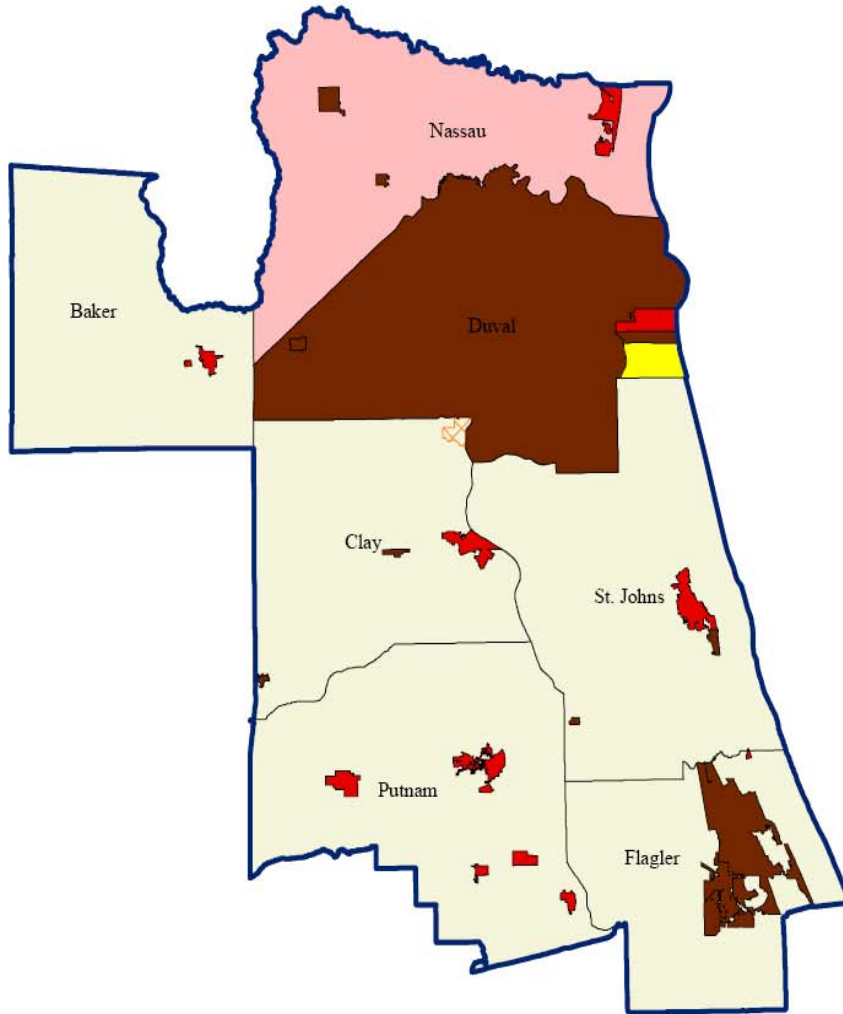

Florida LUCA County and Place Registrations

Northeast Florida Regional Planning Council

 Florida LUCA Program
LUCA.FLcensus.gov

Economic & Demographic Research
 111 W. Madison St., Rm. 574
 Tallahassee, FL 32309-6588
 Phone: 850.487.1402
 URL: edr.state.fl.us
 As of the week of December 10, 2007

Legend			
	Places Option 1		Counties Option 1
	Places Option 2		Counties Option 2
	Places Option 3		Counties Option 3
	Places Not Participating		Counties Not Participating
	Places Not Responded		Counties Not Responded
	Places Working With Counties		