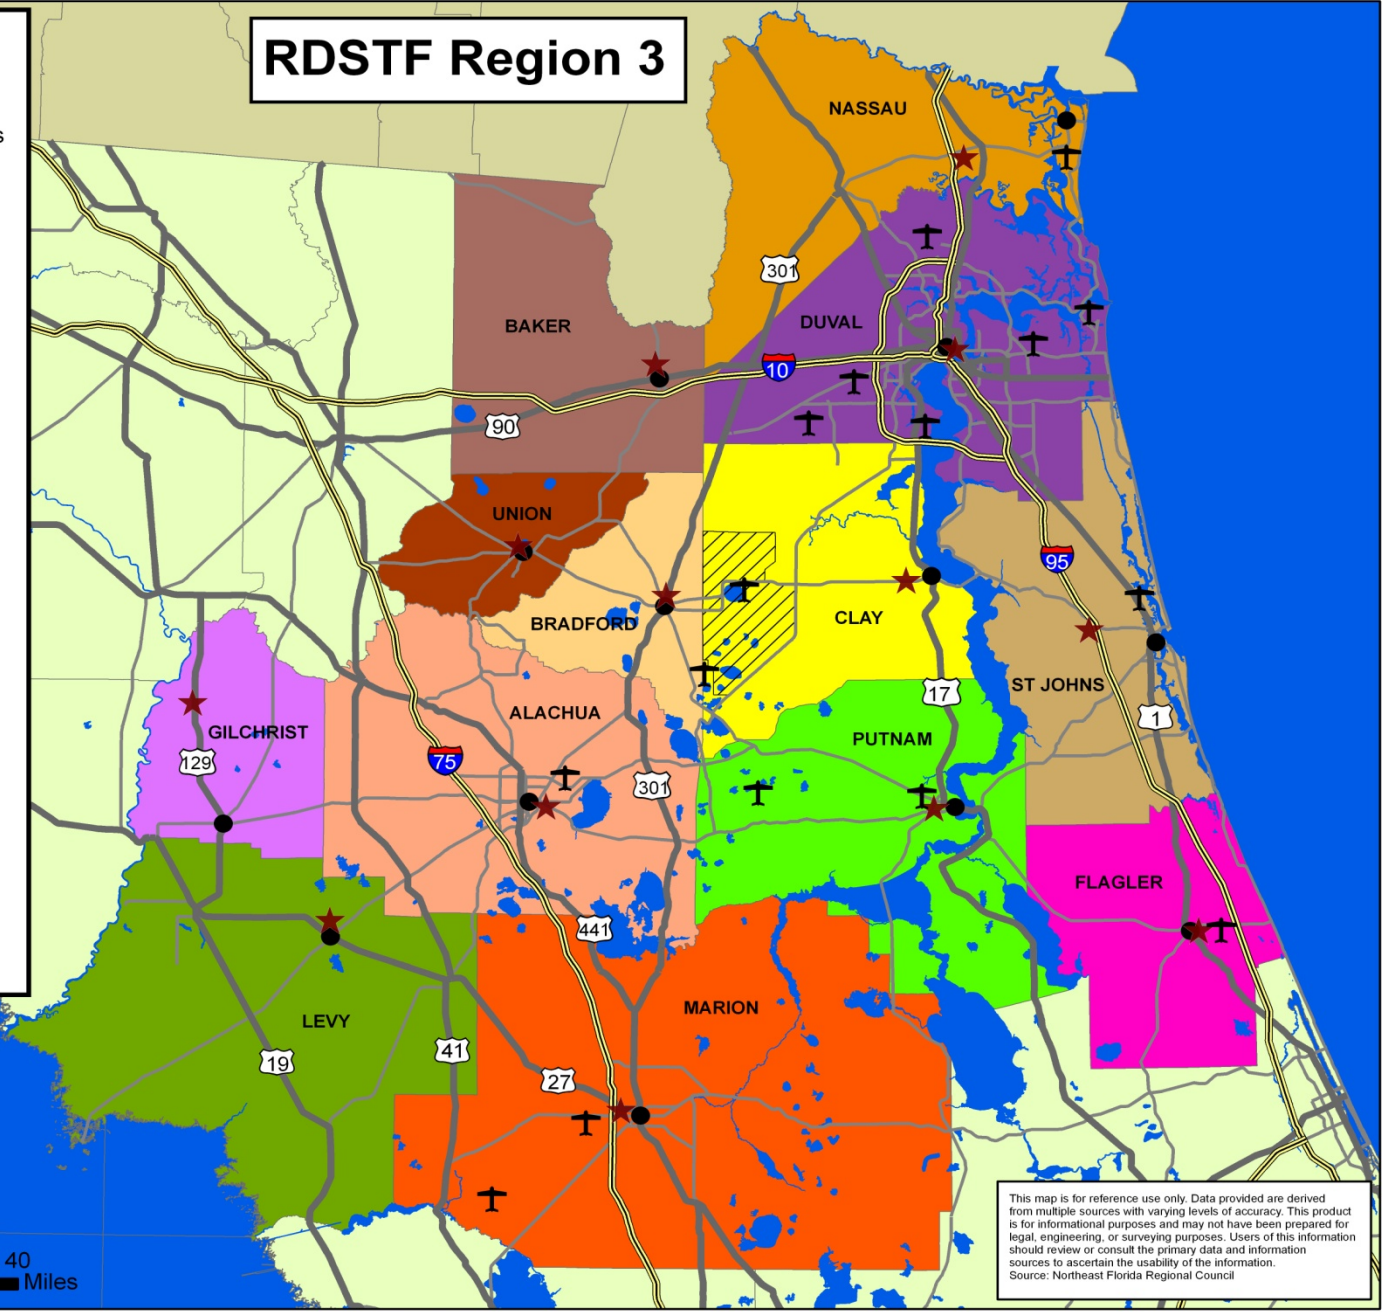

RDSTF Region 3

Legend

- County Seats
- ★ Emergency Operation Centers
- ✈ Airports
- Interstate
- US Roads
- State Roads
- ▨ Camp Blanding
- Water

RDSTF Region 3

Counties

- Alachua
- Baker
- Bradford
- Clay
- Duval
- Flagler
- Gilchrist
- Levy
- Marion
- Nassau
- Putnam
- St. Johns
- Union