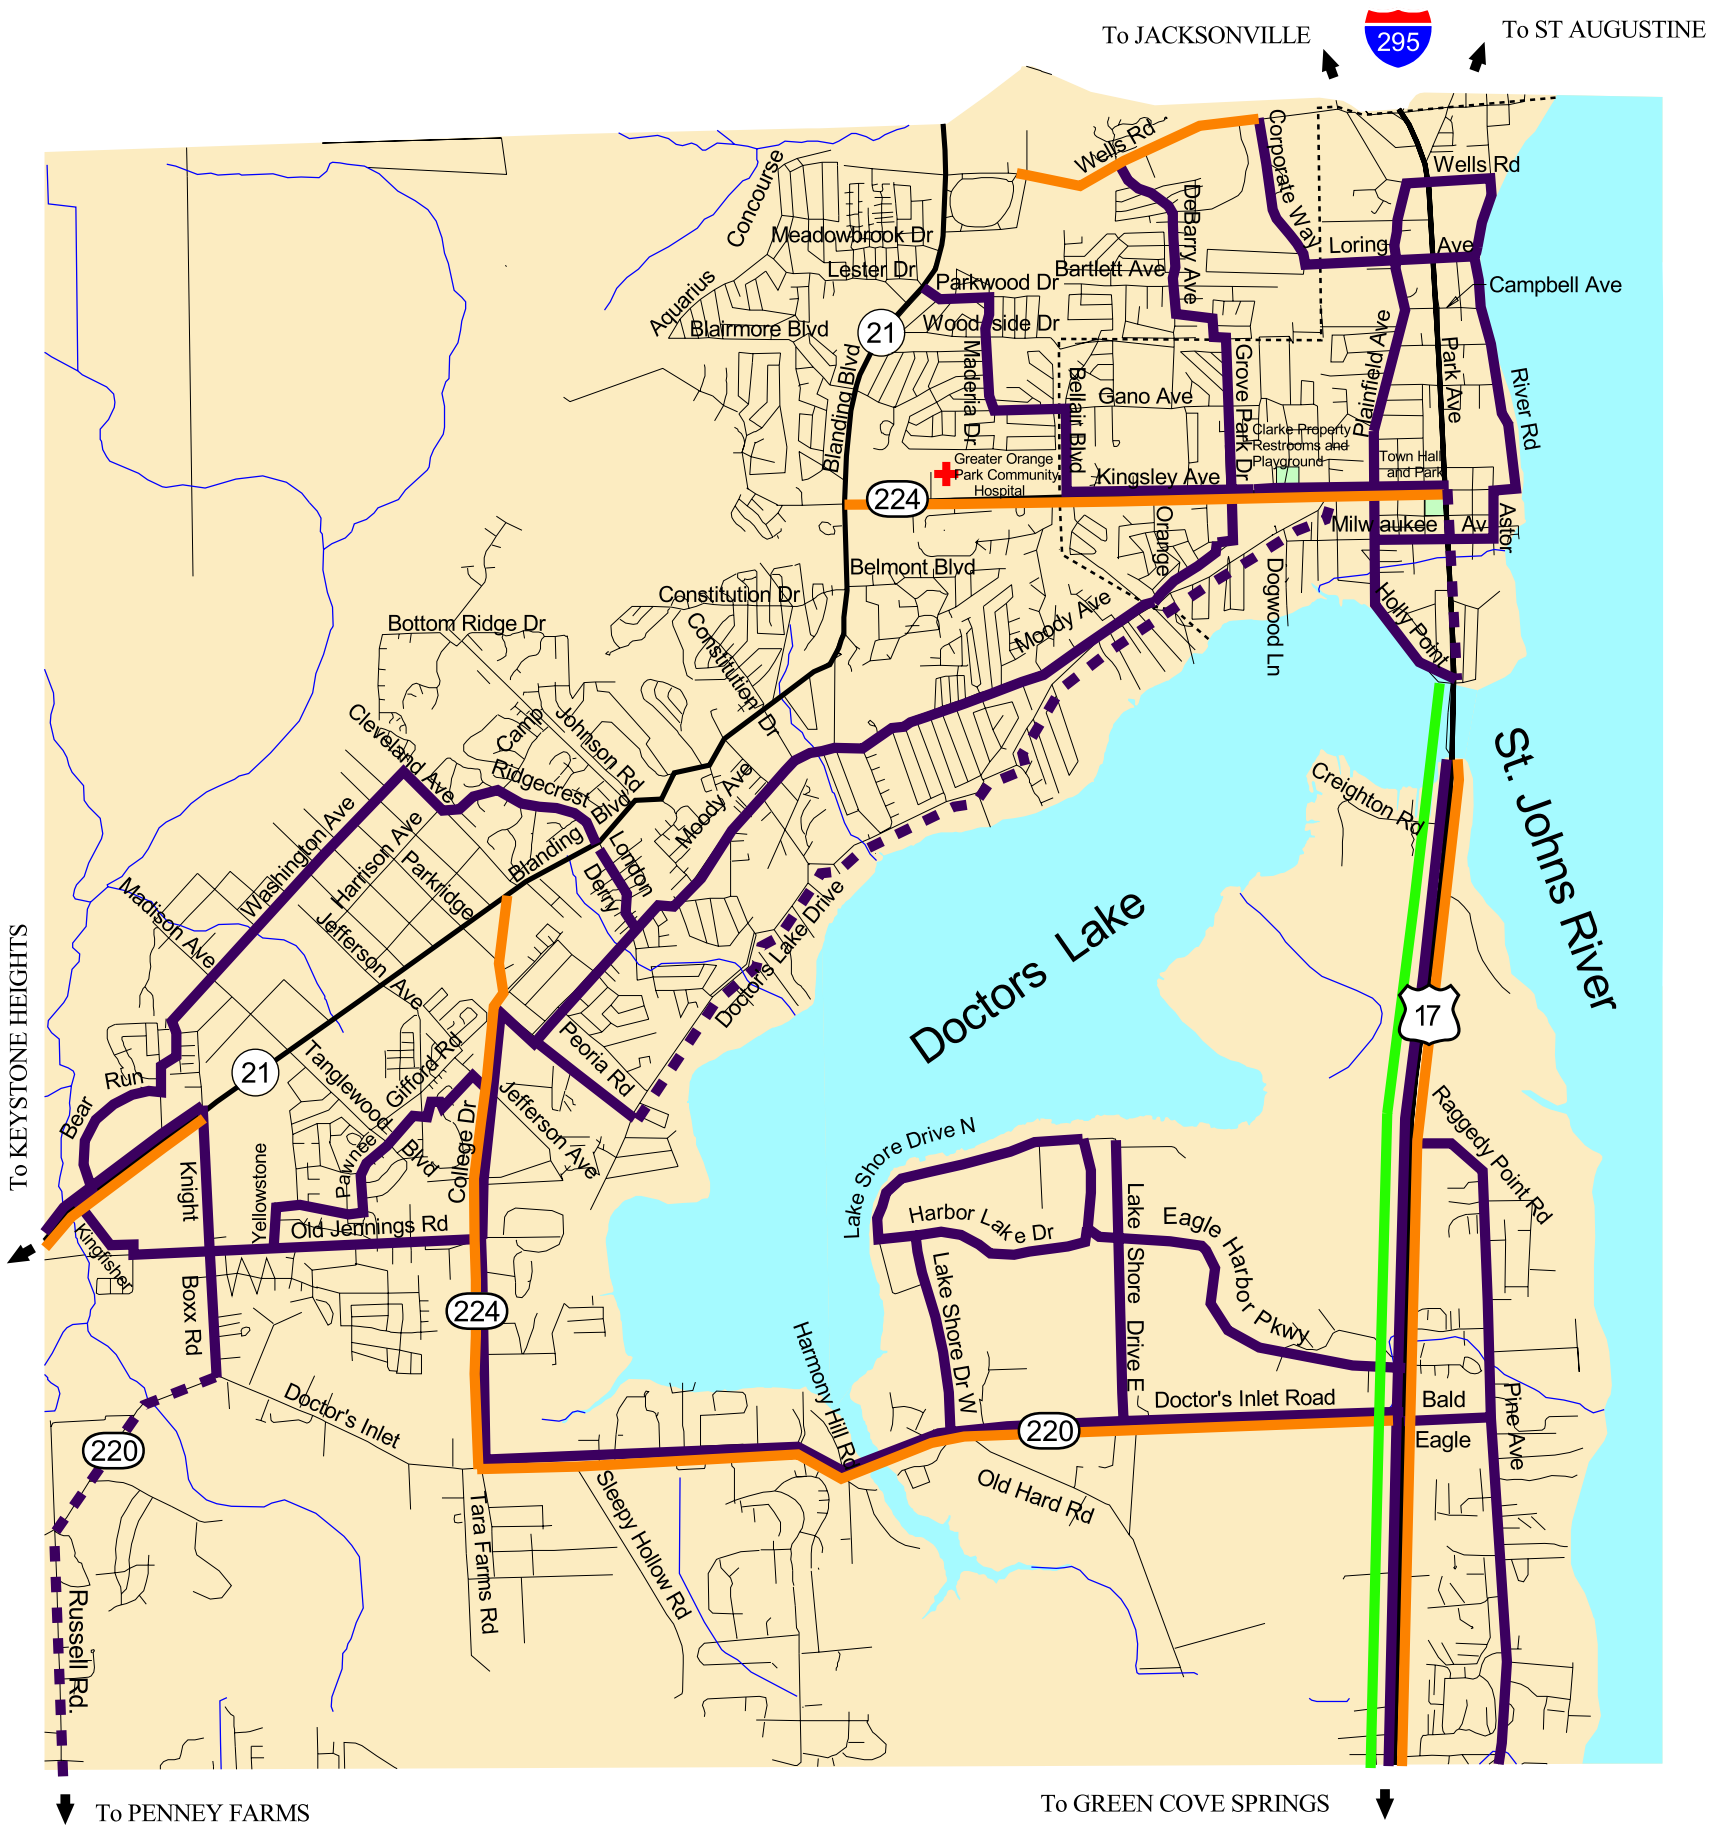

Orange Park

1 0 1 2 Miles

Legend

	Off-Street Bicycle Facility		Facility Entrance
	Bicycle Facility		Emergency Facility
	Cycling Route		Public Boat Ramp
	Cycling Connecting Route		Recreational Area
	Bicycle Facility on Cycling Route		Off-Road Trail
	Road		
	Interstate		
	Municipal Boundary		